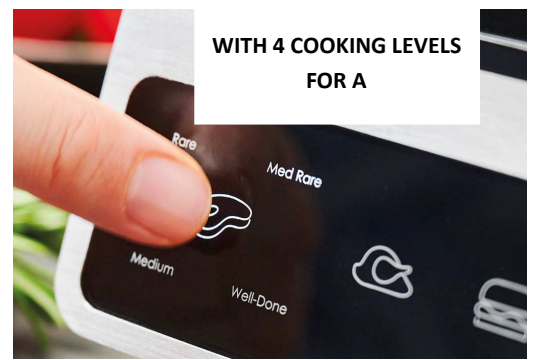

DESIGN BBQ ADVANCED SMART

RARE

MEDIUM RARE

MEDIUM

WELL DONE

**STEAKS IN
STEAKHOUSE
QUALITY**
www.gastroback.de

WITH 4 COOKING LEVELS FOR A

RIBBED AND SMOOTH GRILL PLATE
GRILL PLATES TOP/BOTTOM EXCHANGEABLE

- Steak program with 4 cooking levels: Rare, Medium Rare, Medium, Well-Done and automatic adjustment of the grilling time to the meat thickness
- 6 grill programs with preset temperatures for Steak, Poultry, Burger, Sausage, Sandwich, Fish + Manual Mode (grill temperature adjustable)
- The opened contact grill can also be used as a large BBQ grill
- BBQ grill area: approx. 1490 cm² (2 x 740 cm²), separately adjustable in 7 levels from 150°C to 210°C max +/-10°C
- Contact grill area: approx. 745 cm² (29 x 26 cm), adjustable in 10 levels from 150°C to 240°C max +/-10°C
- Upper grill plate with height adjustment
- Ribbed grill plate for a fine marking of the grilled food
- Smooth grill plate also suitable for pancakes, omelettes, fried eggs, Crêpes and potato pancakes
- Grill plates top / bottom exchangeable
- Extra fast grilling 2000 watt power - heating plates with integrated heating elements
- Low-fat function: healthy contact grilling without fat
- Non-stick coated grill areas
- Grill plates removable, dishwasher safe
- Integrated fat drip tray